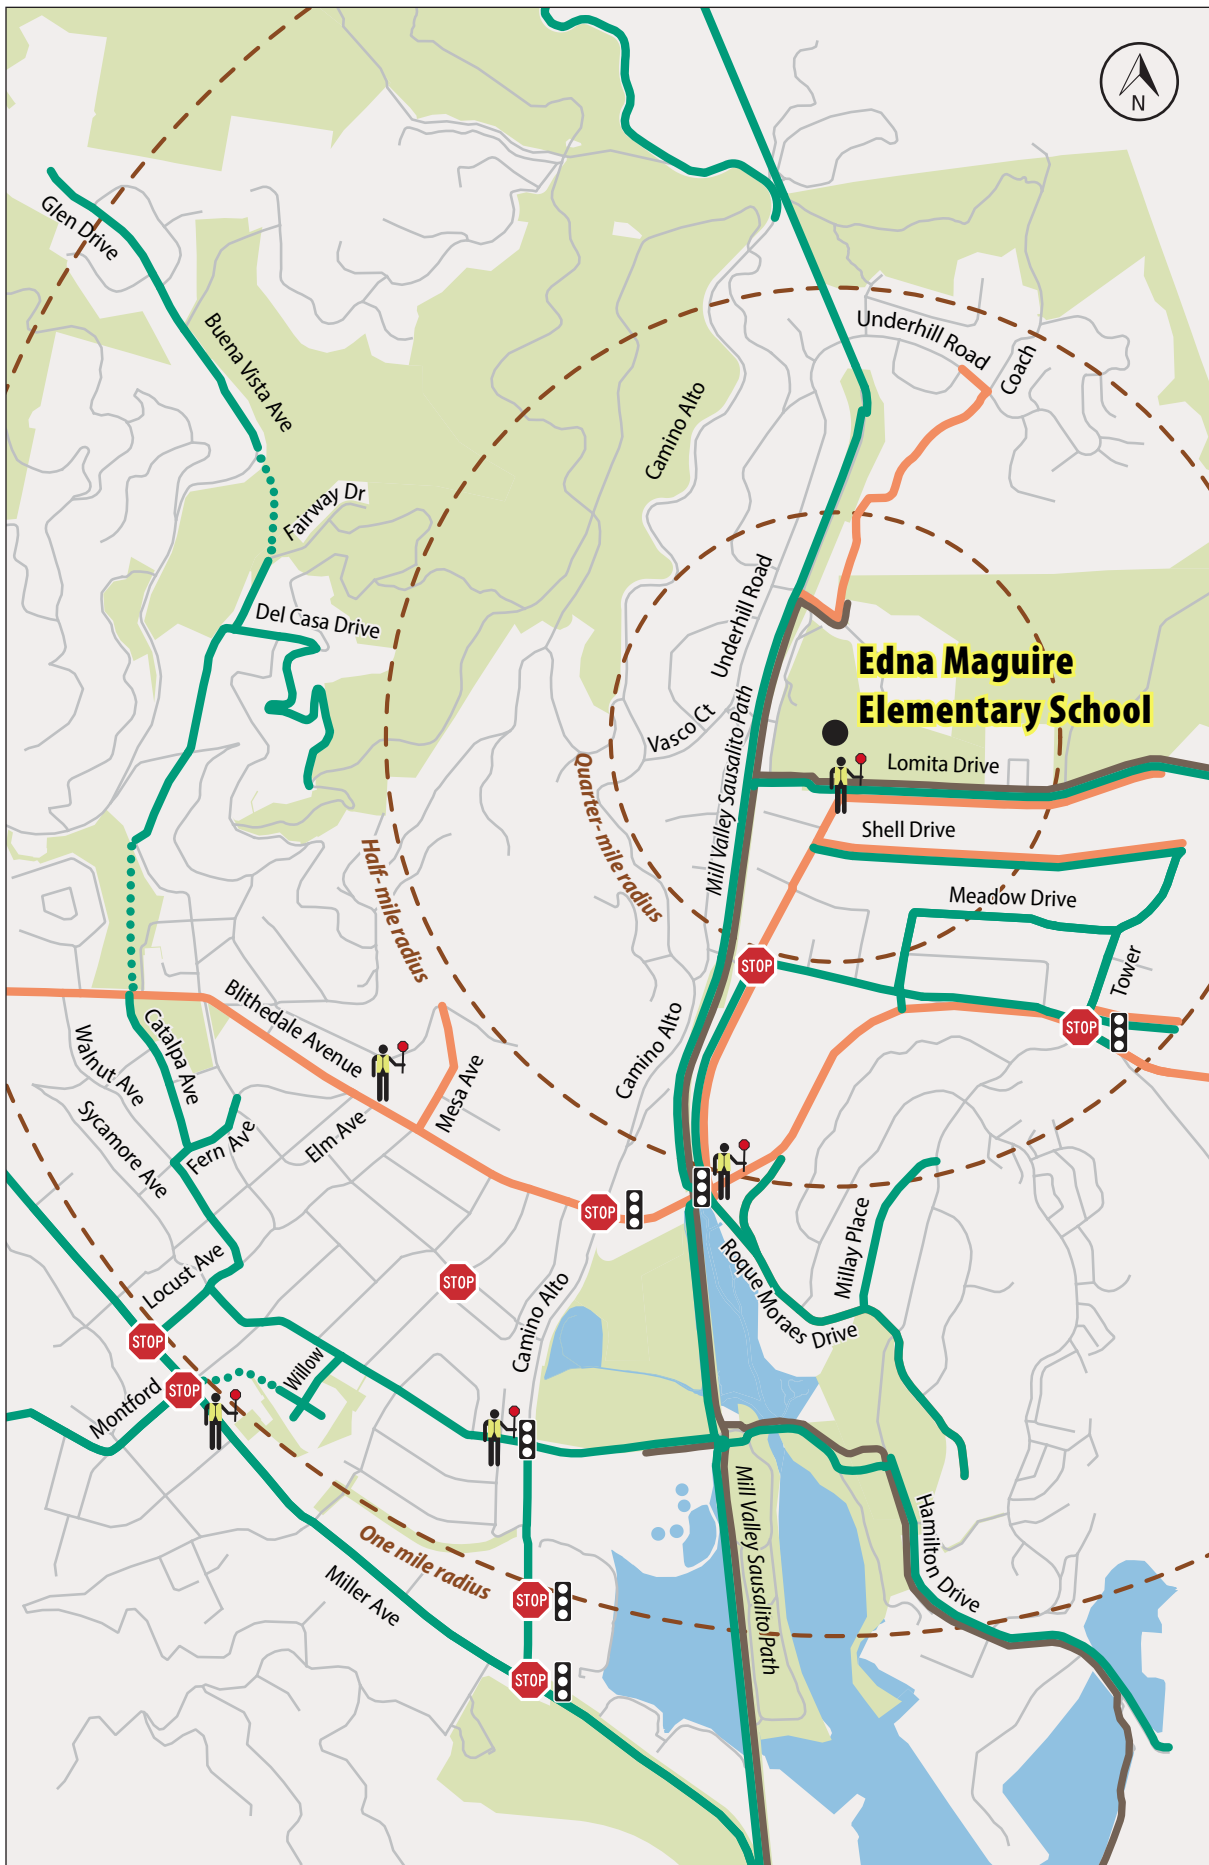

# Suggested Routes to School

## EDNA MAGUIRE ELEMENTARY SCHOOL

Mill Valley School District

### LEGEND

-  Recommended Walking Routes
-  Recommended Bike Route
-  Recommended Bike Trail
-  Multi-use Trail
-  Traffic Signals
-  All Way Stop
-  Crossing Guard